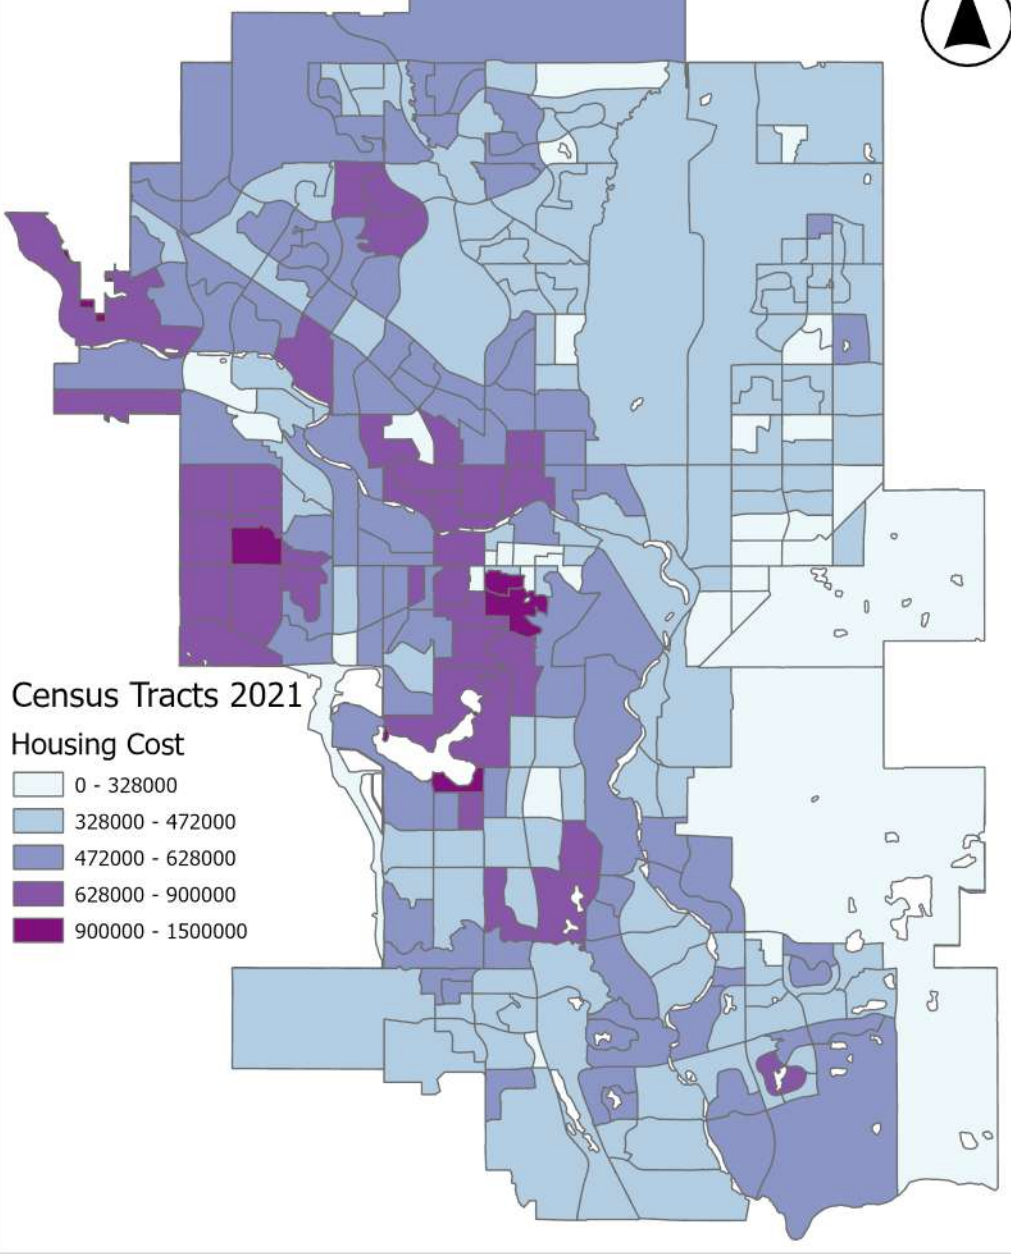

# Housing Cost in Calgary (2021) Comparison: DA vs CT

**Dissemination Areas (DA)**

**Census Tracts (CT)**

Spatial Reference  
 Name: NAD 1983 CSRS 3TM 114  
 Projection: Transverse Mercator  
 Map Units: Meter  
 Authority: EPSG  
 WKID: 3780

Map By: Salman Haider

Data source: Statistics Canada