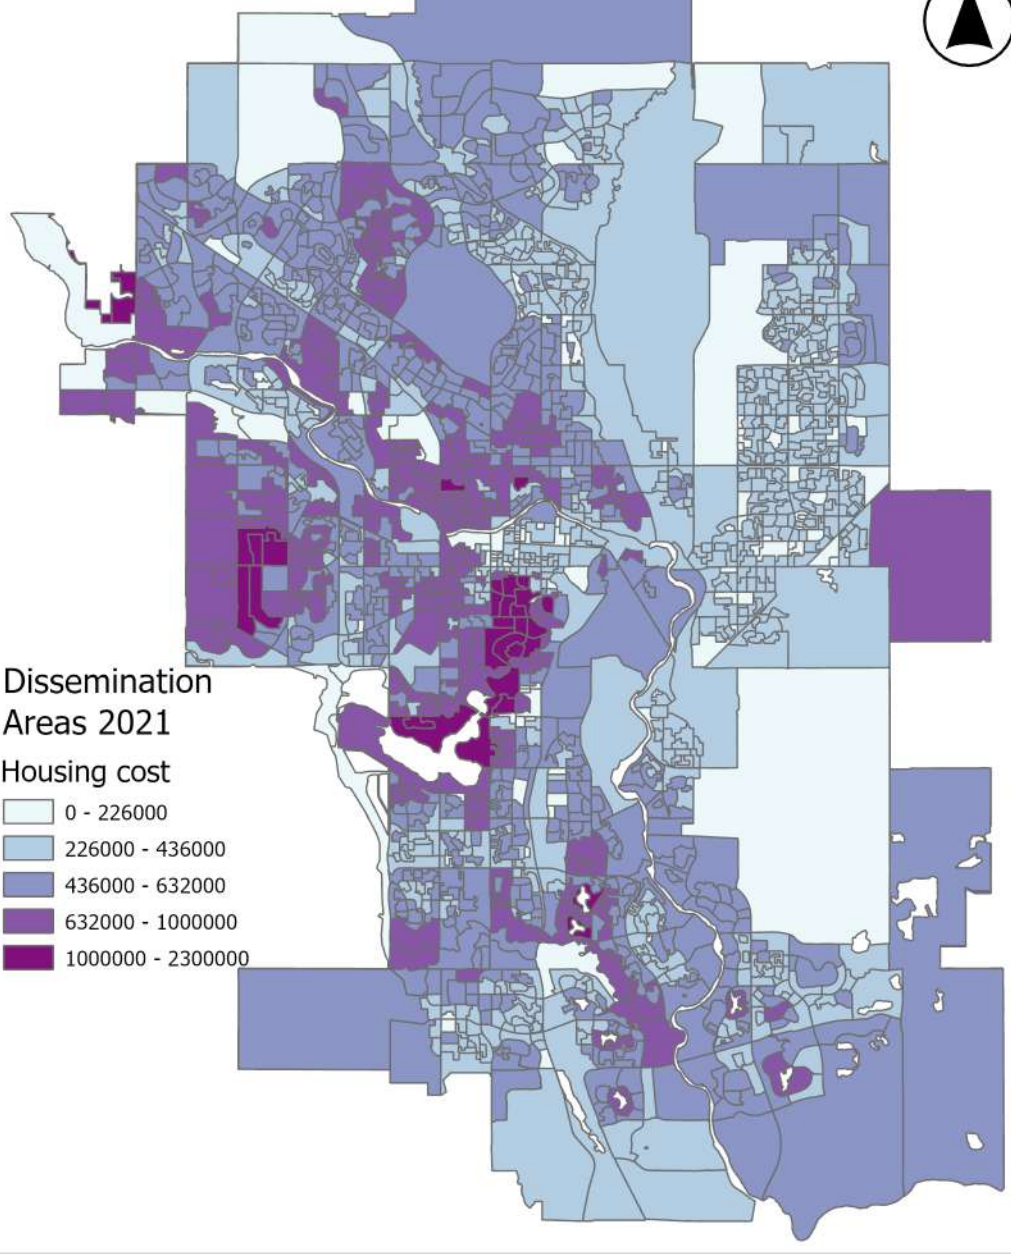

# Housing Cost in Calgary (2021) Comparison: DA vs CT

**Dissemination Areas (DA)**

**Census Tracts (CT)**

Spatial Reference  
 Name: NAD 1983 CSRS 3TM 114  
 Projection: Transverse Mercator  
 Map Units: Meter  
 Authority: EPSG  
 WKID: 3780

Map By: Salman Haider

Data source: Statistics Canada