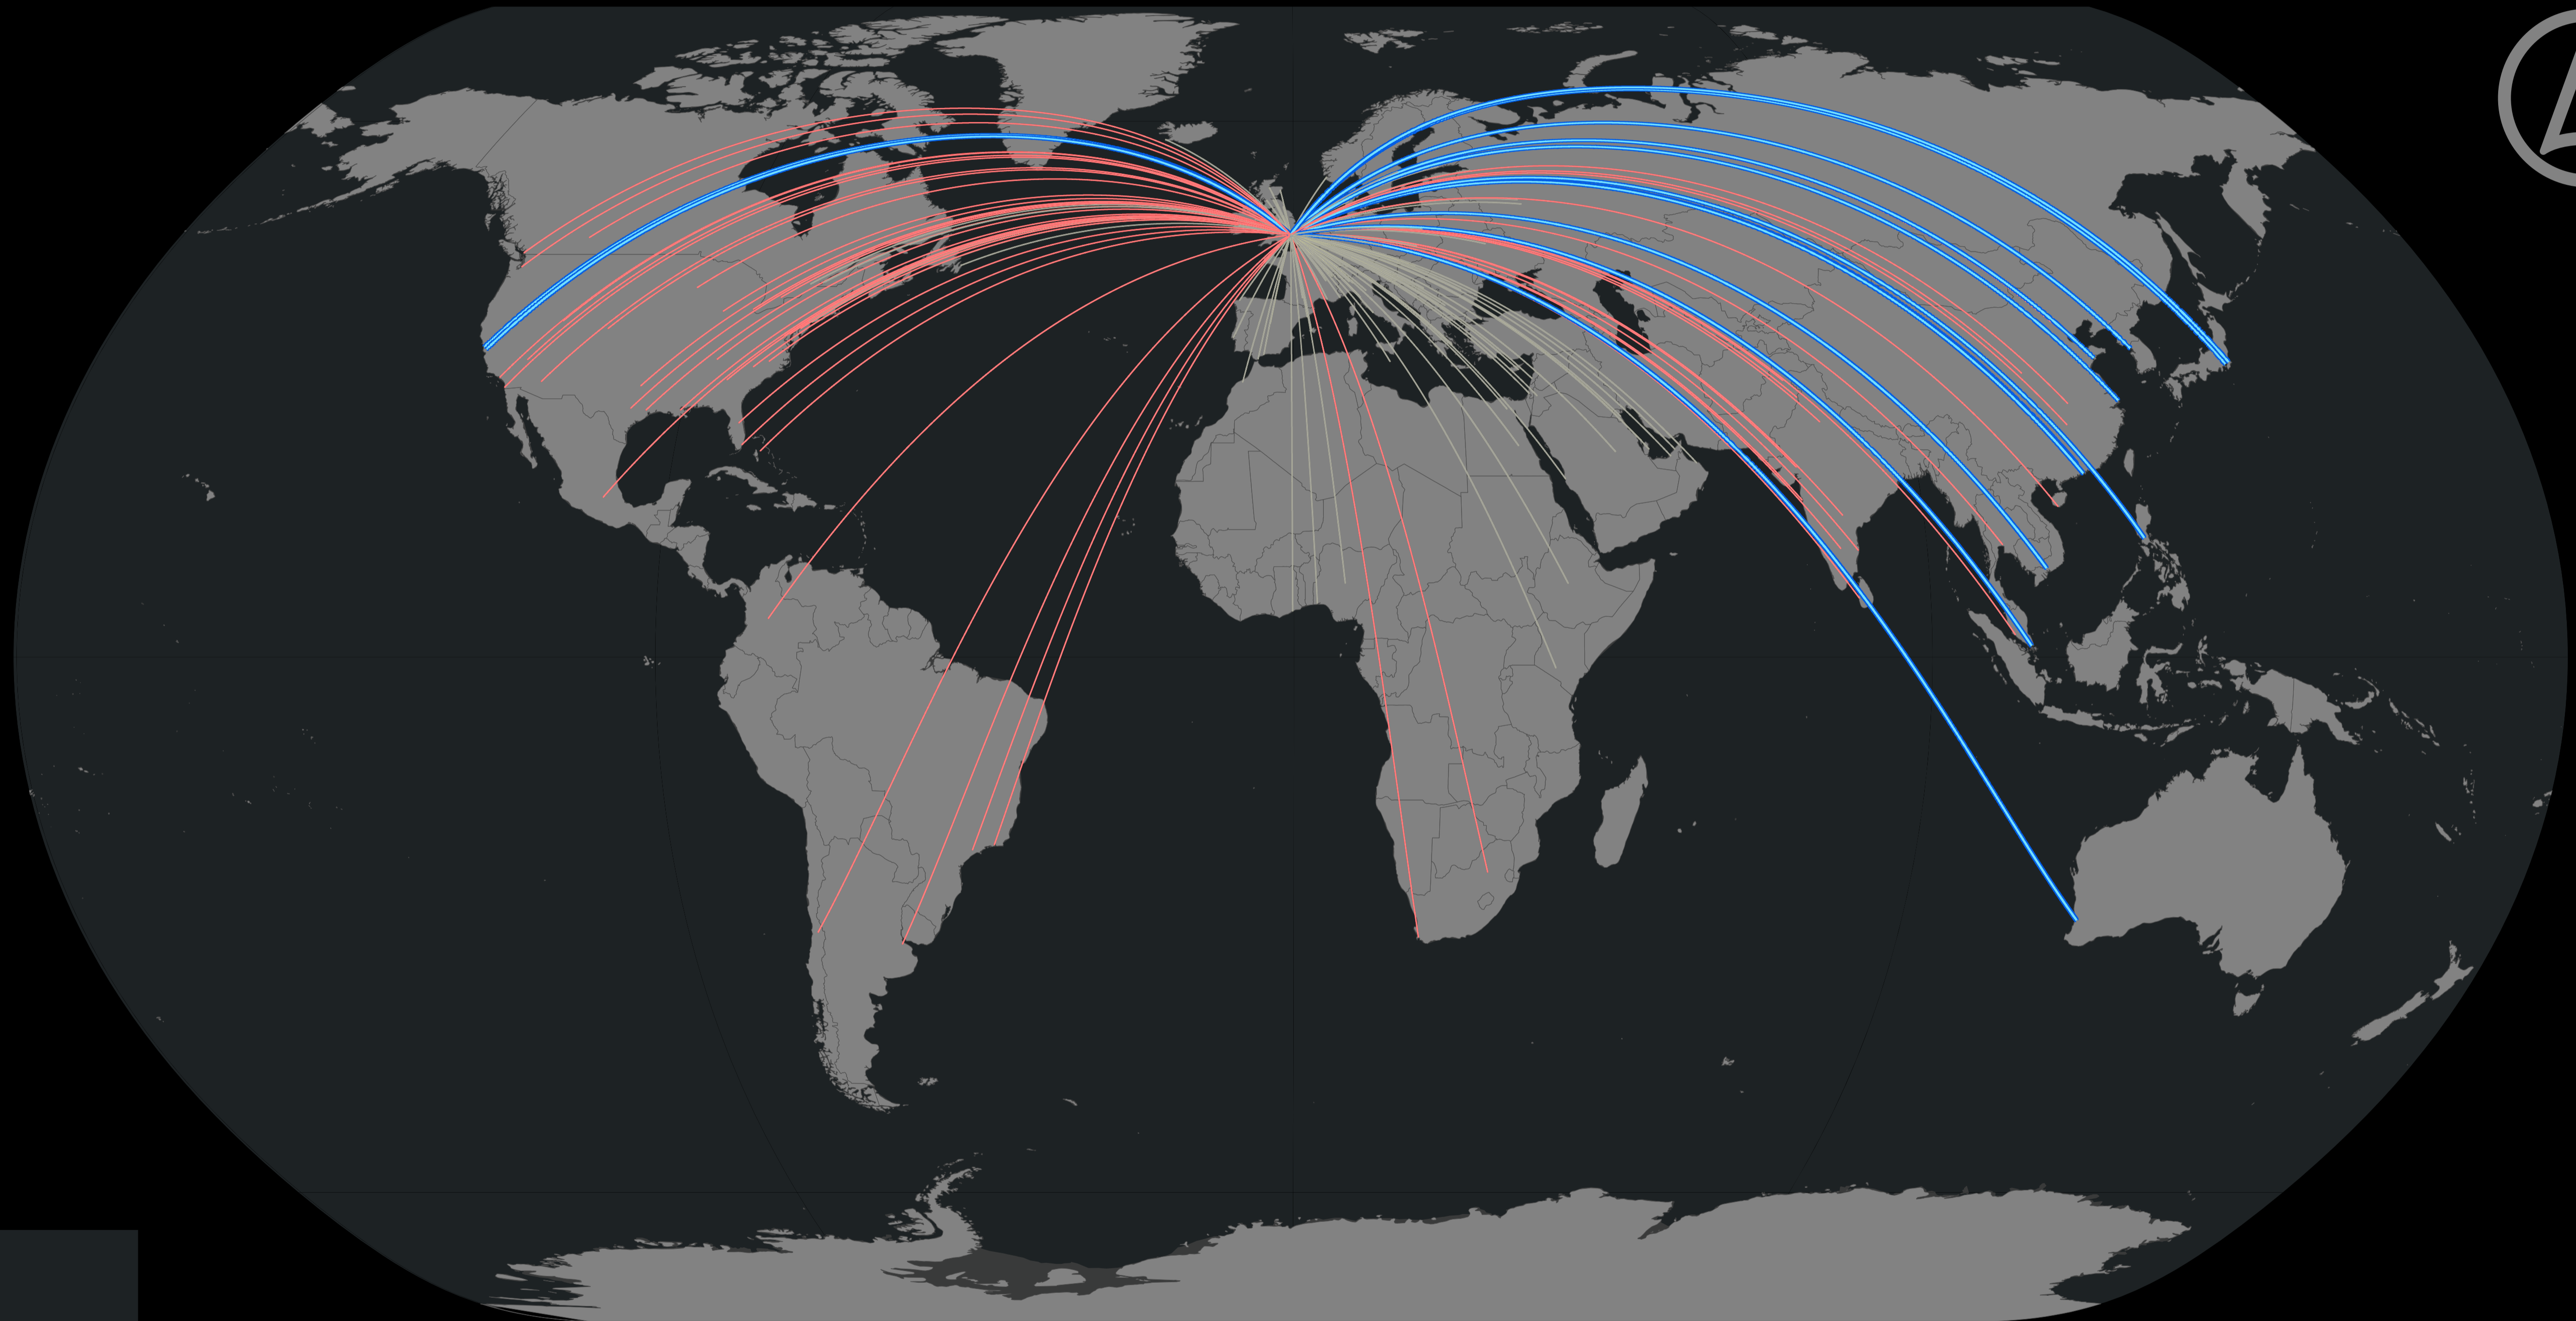

Heathrow's Global Reach

Flowlines trace the true distances of flights departing from London Heathrow. Each curve shows how far the world lies from Heathrow Airport.

Legend

Flights

Distance (km)

— 250 - 7000

— 7000 - 12000

— 12000 - 15000

— Countries