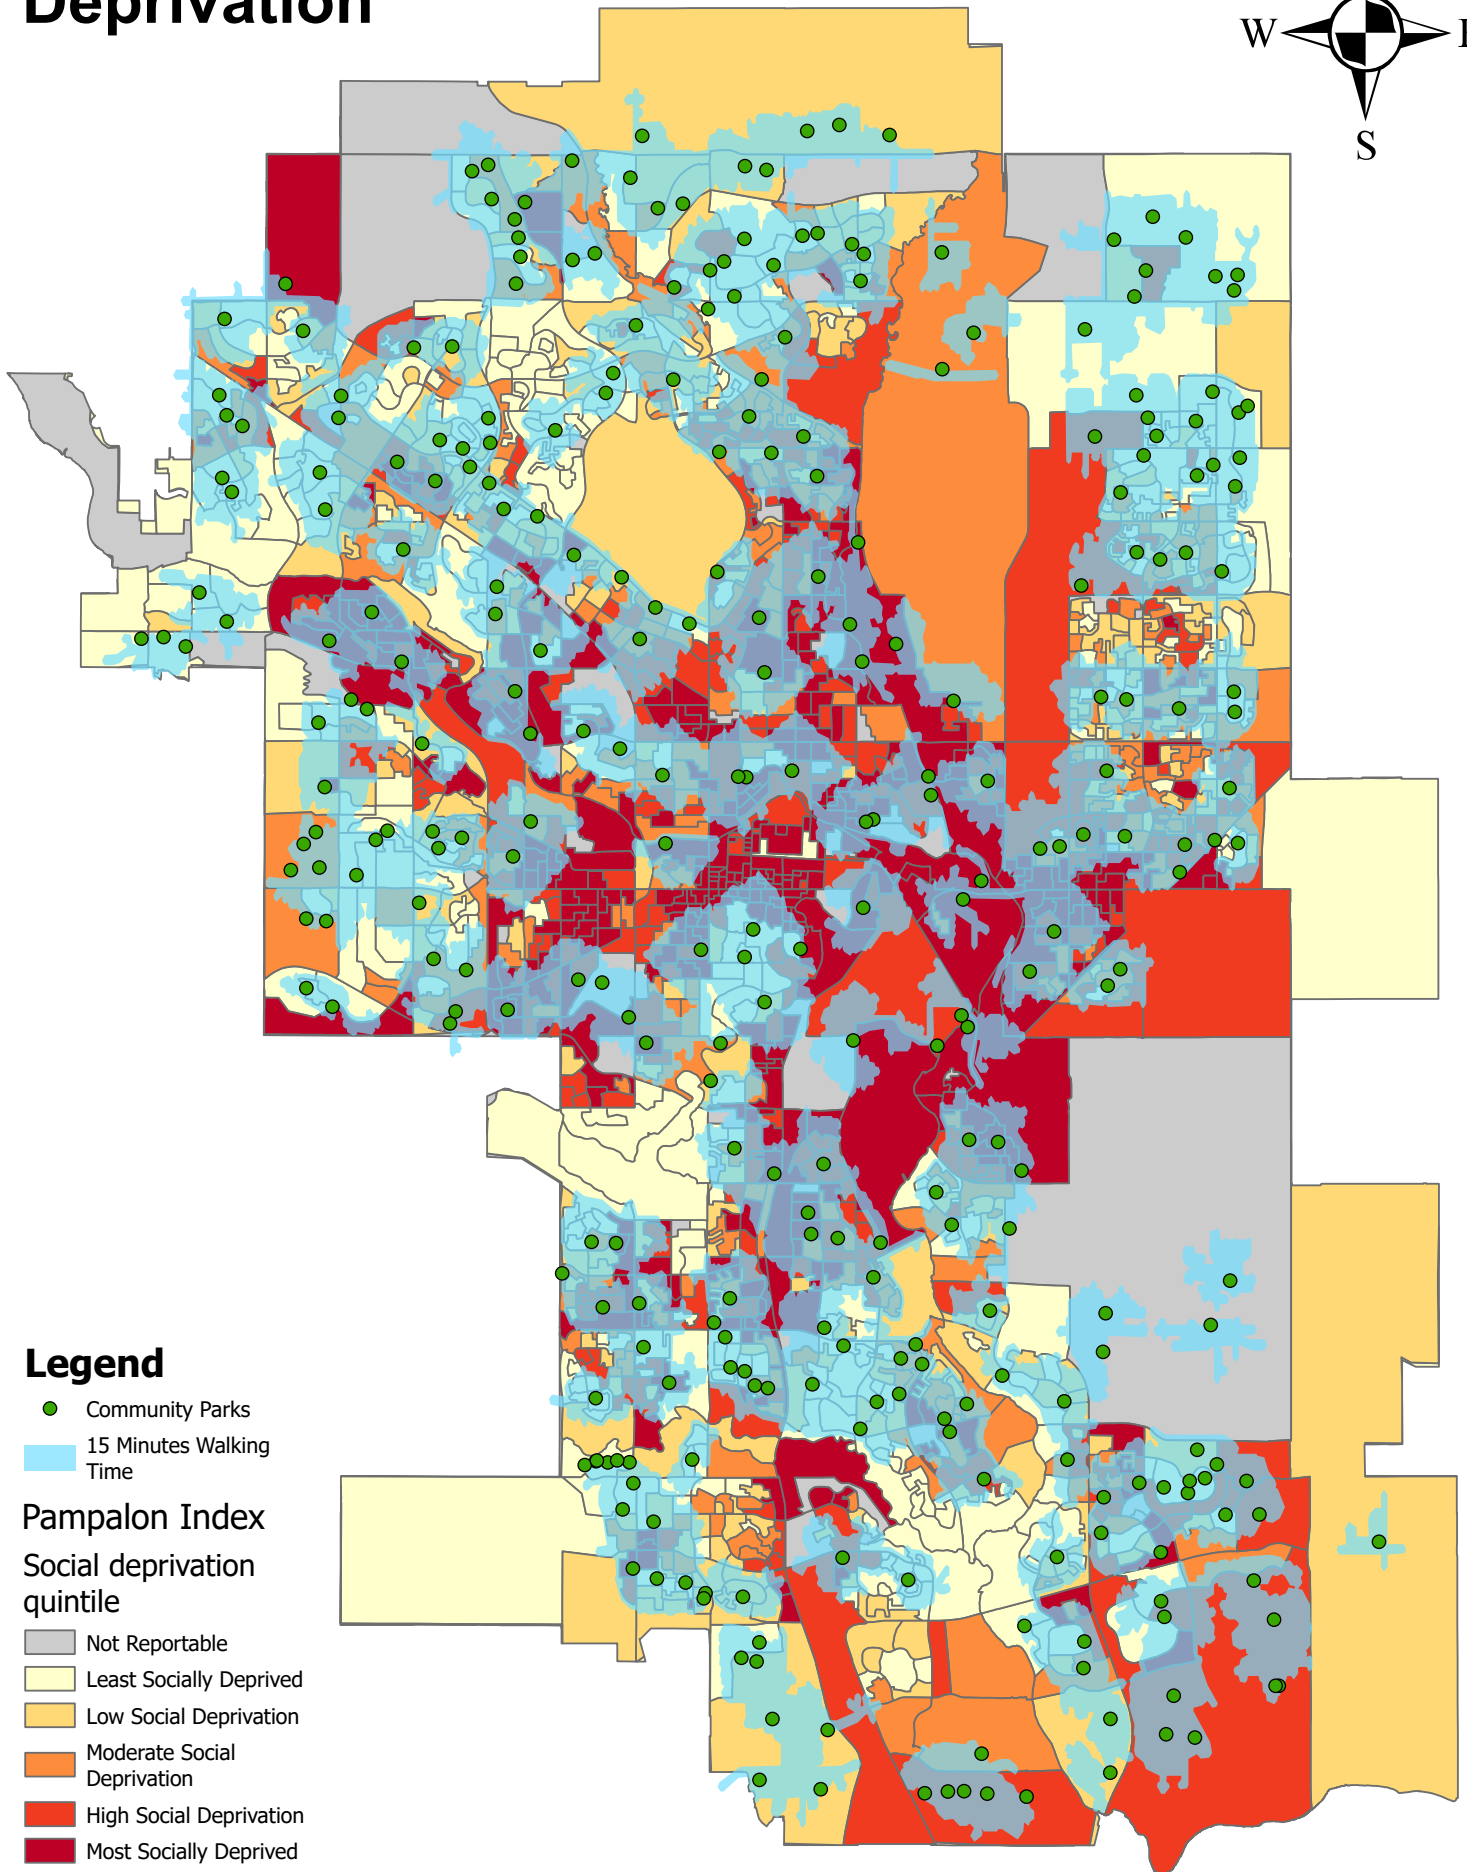

Calgary Park Accessibility and Social Deprivation

Legend

- Community Parks
 - 15 Minutes Walking Time
- Pampalon Index**
Social deprivation quintile
- Not Reportable
 - Least Socially Deprived
 - Low Social Deprivation
 - Moderate Social Deprivation
 - High Social Deprivation
 - Most Socially Deprived

10

Kilometers